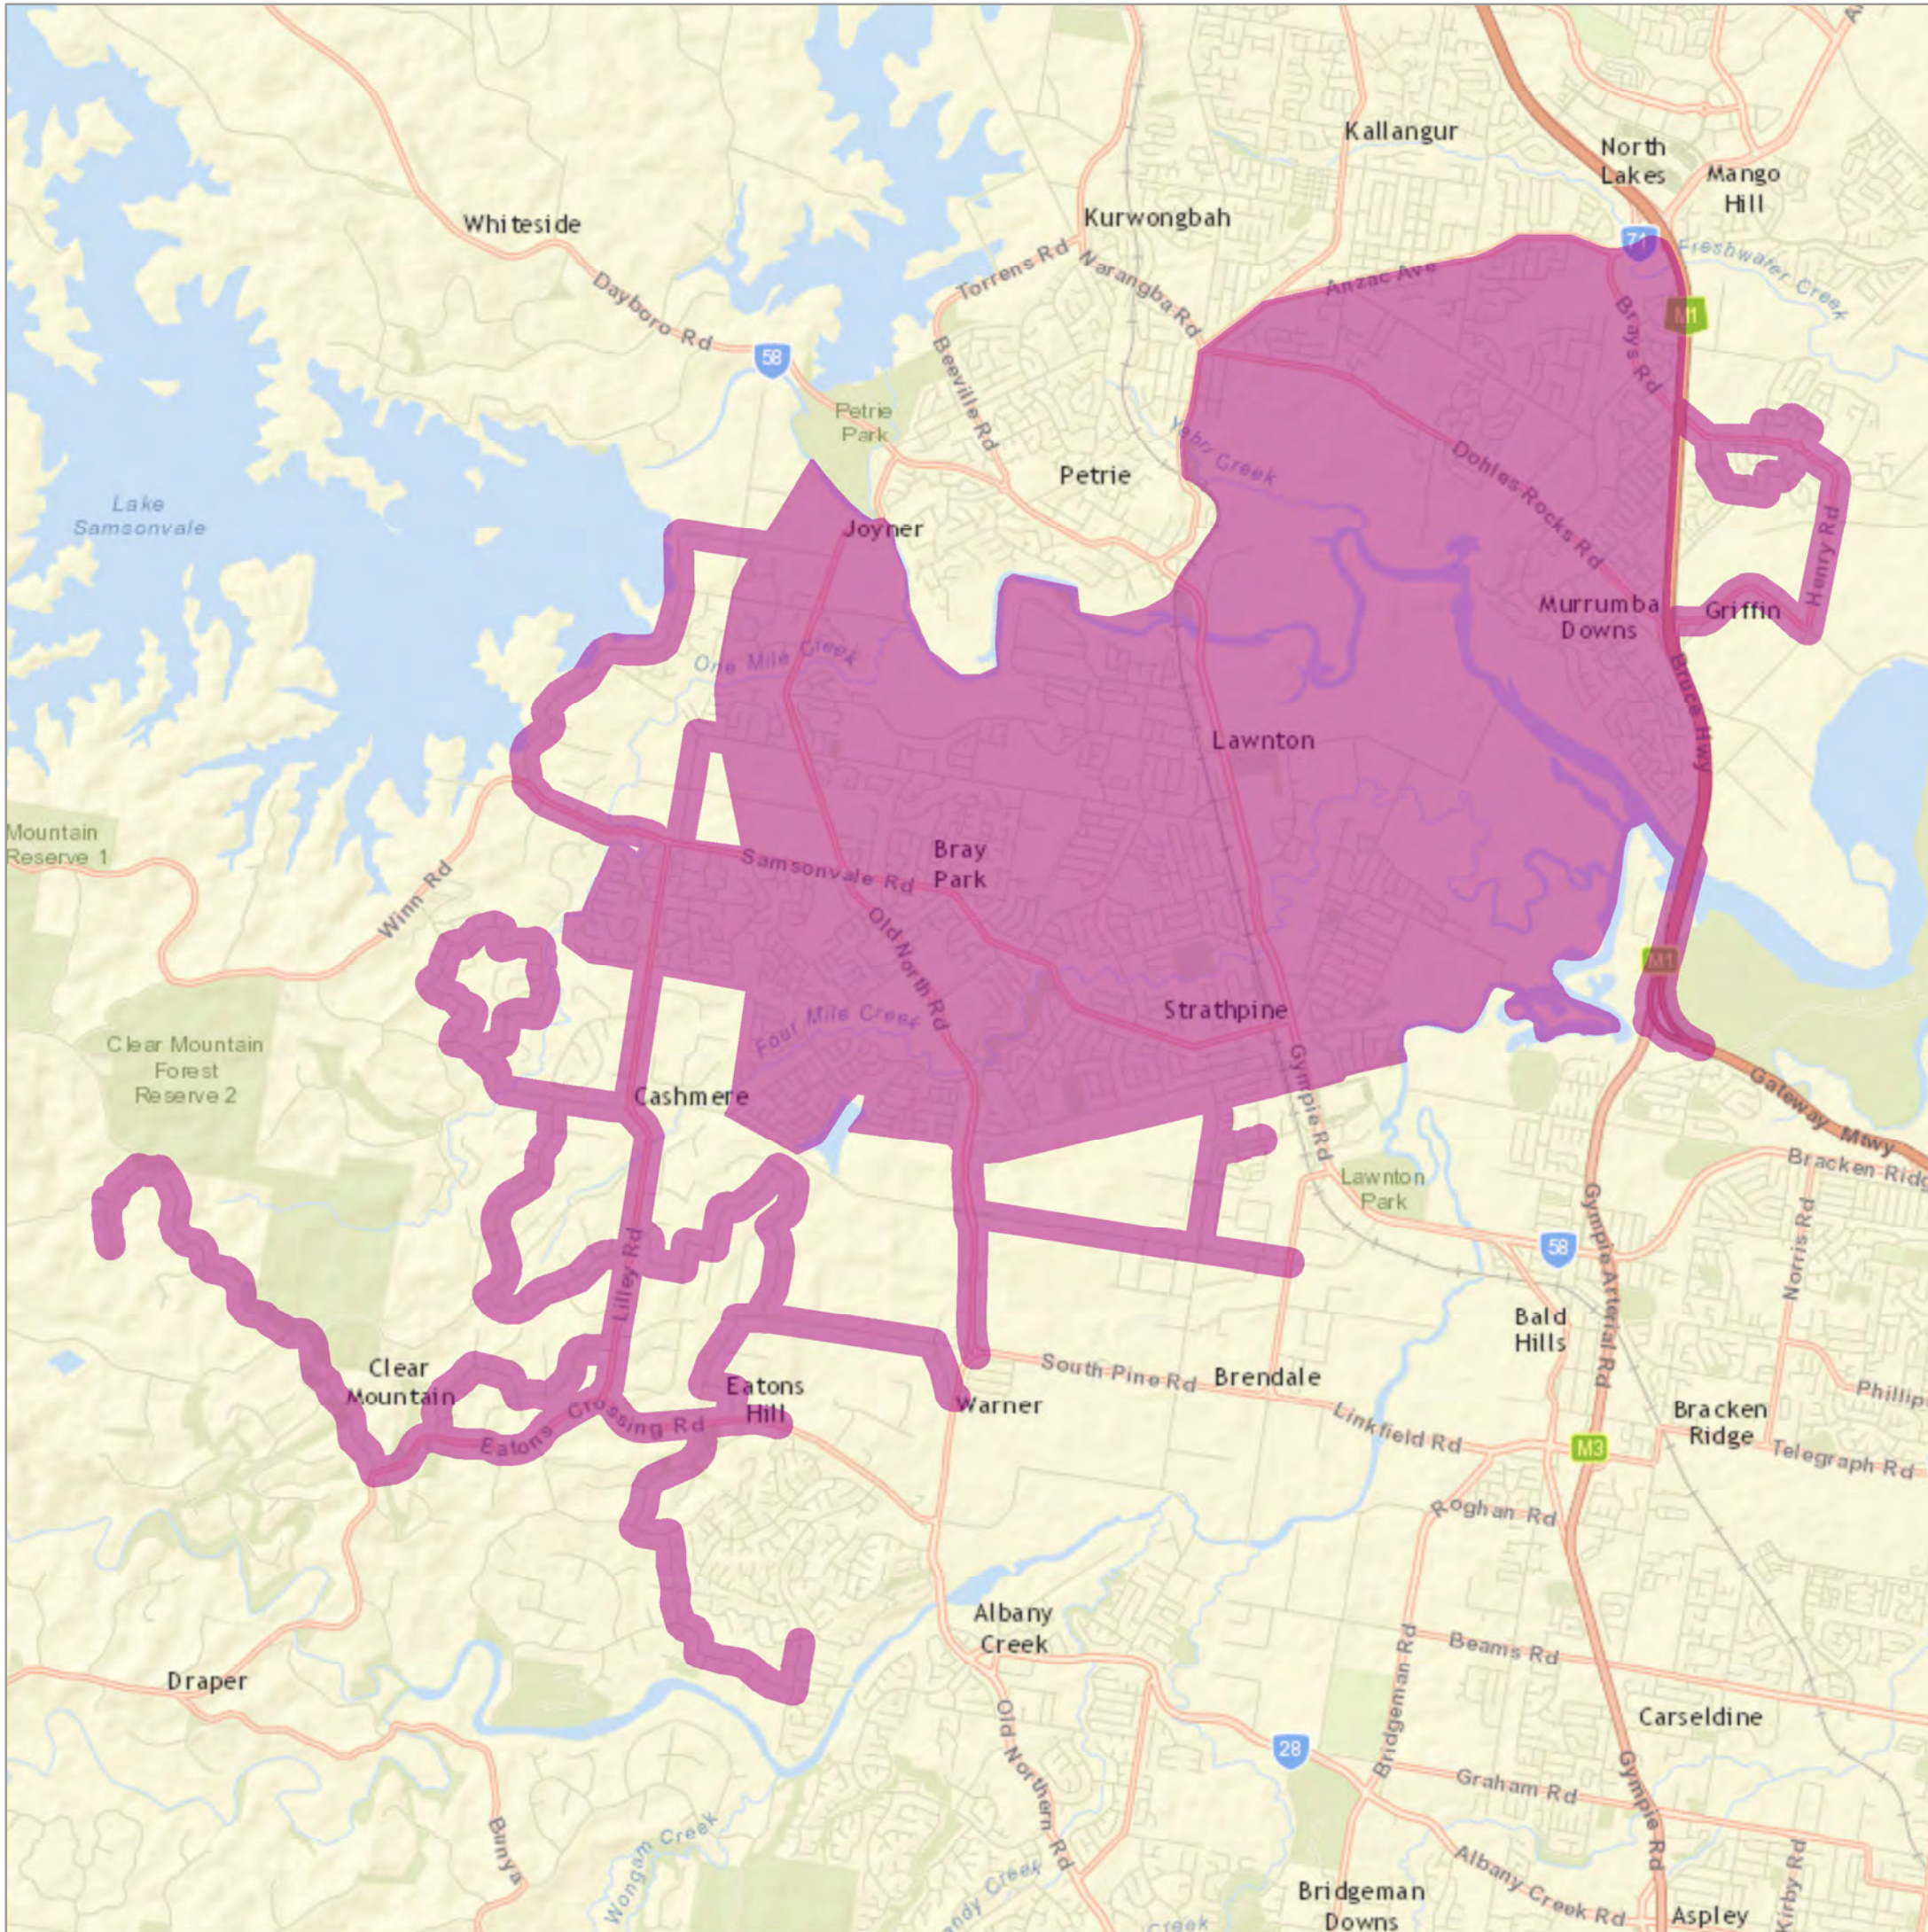

Strathpine and Murrumba Downs Service Contract Area/Route